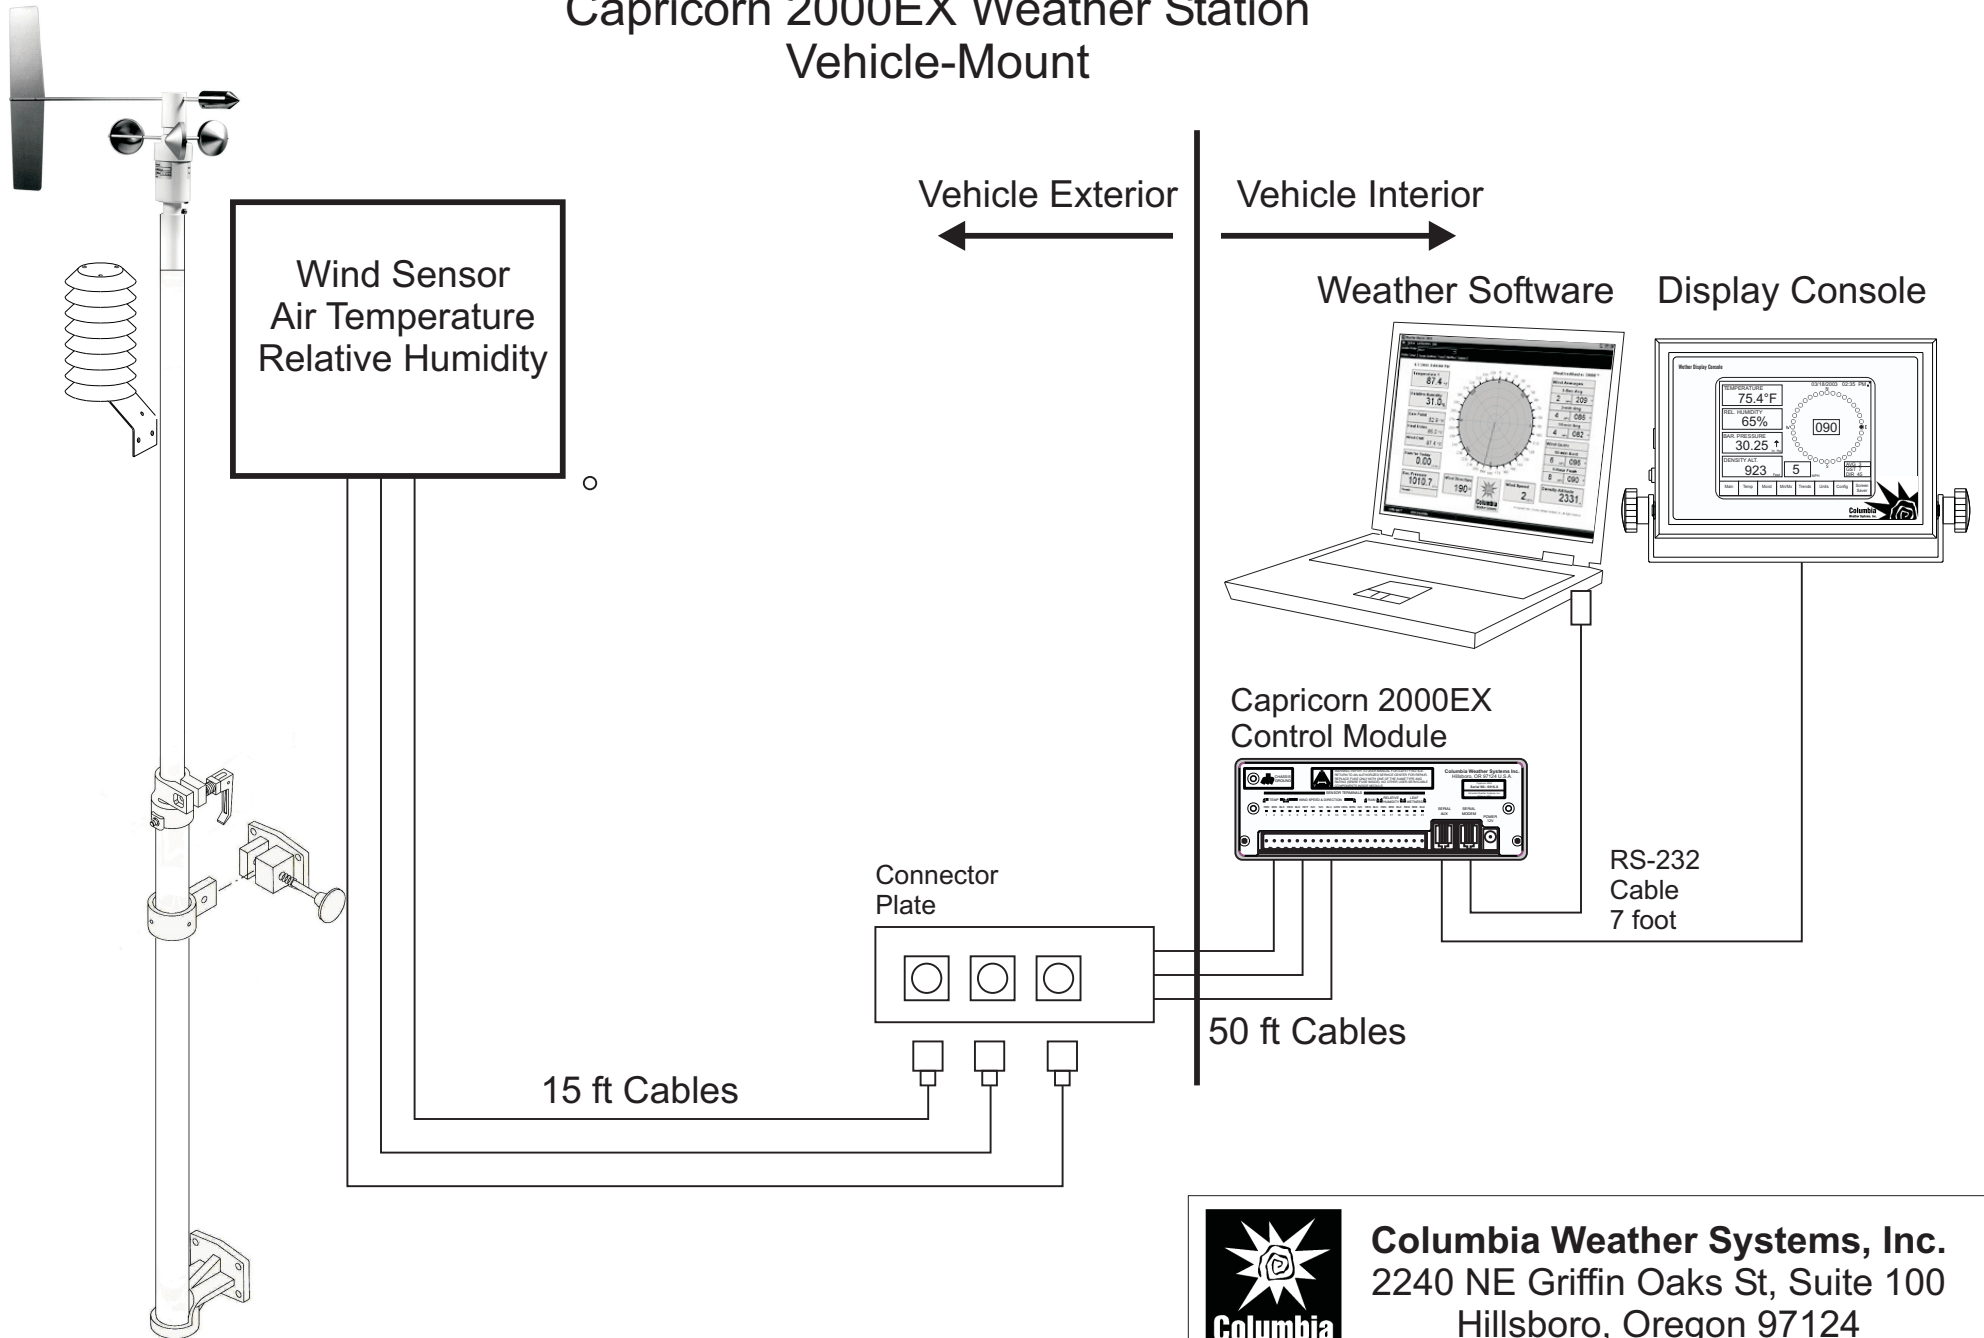

Capricorn 2000EX Weather Station Vehicle-Mount

Columbia Weather Systems, Inc.
 2240 NE Griffin Oaks St, Suite 100
 Hillsboro, Oregon 97124

Capricorn 2000EX System Diagram